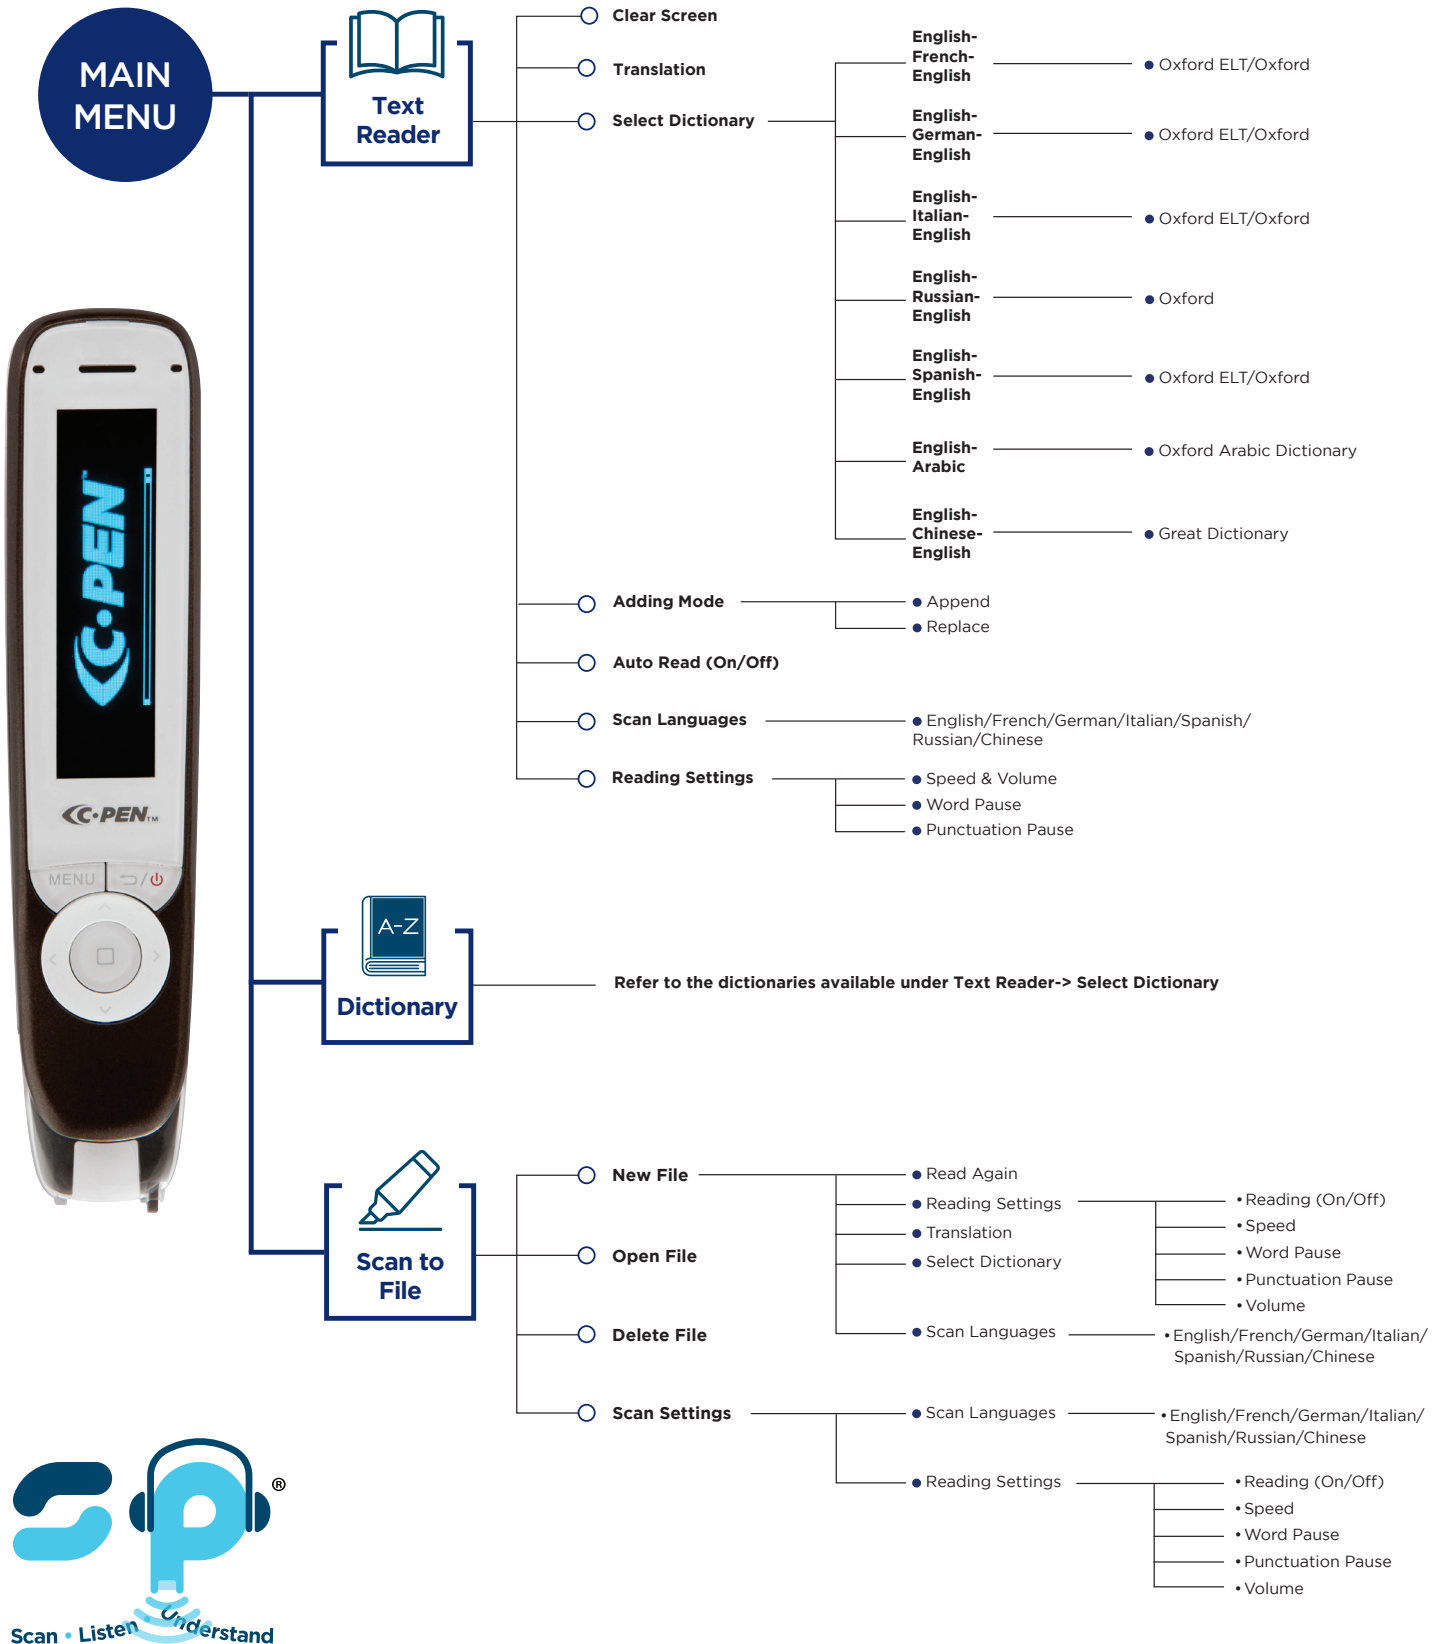

LINGOPEN™

scanningpens.com

Box contains: Carrying Case/Charging Cable/Manual

www.cpenlingo.com

*Reboot button on back